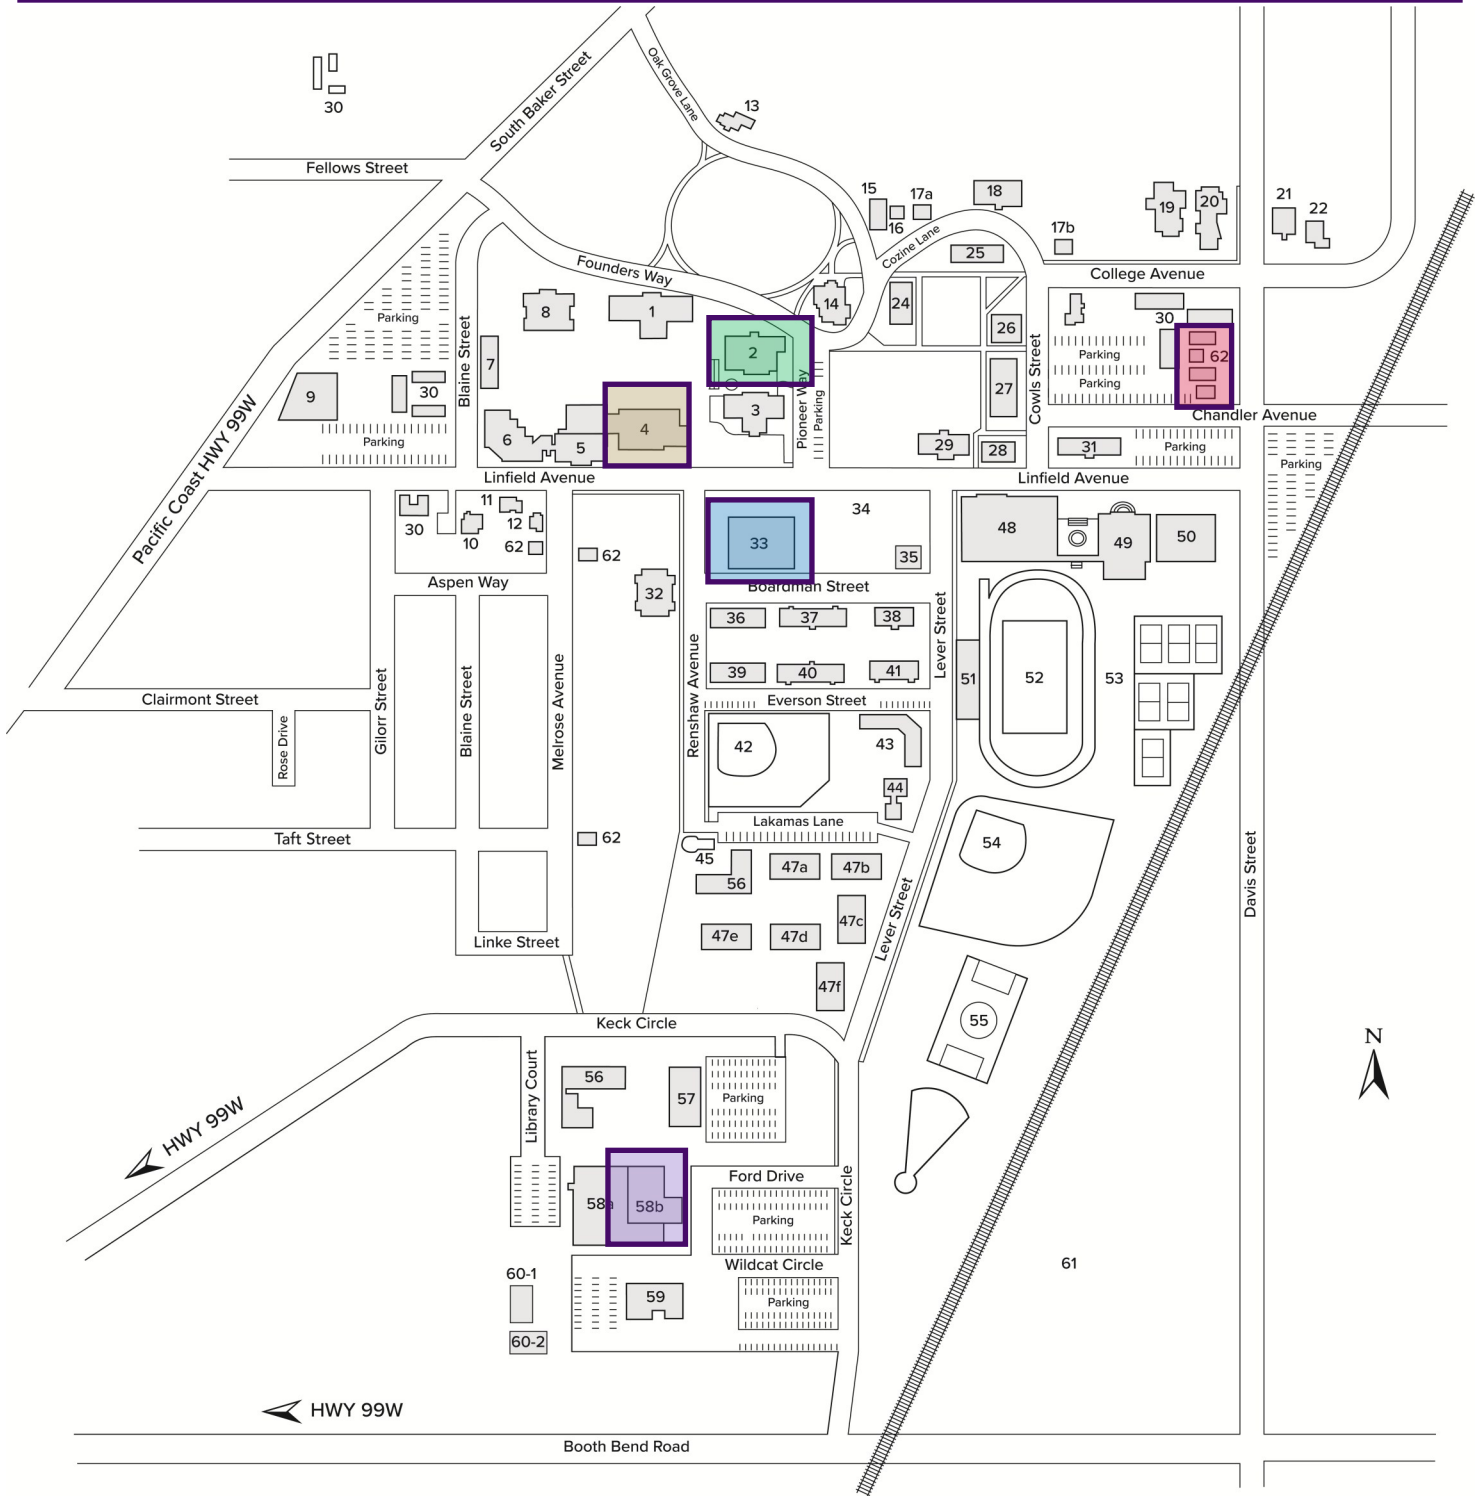

Linfield University

# WSO 2026 Spring Convention

 Nicholson Library: Art Exhibit and Saturday Award Banquet

 Potter Hall: Dormitory Lodging

 Riley Hall: Juror Workshop

 Keck Science Center: Breakout Sessions, Business Meeting and Juror Demo

 Dillin Dining Hall